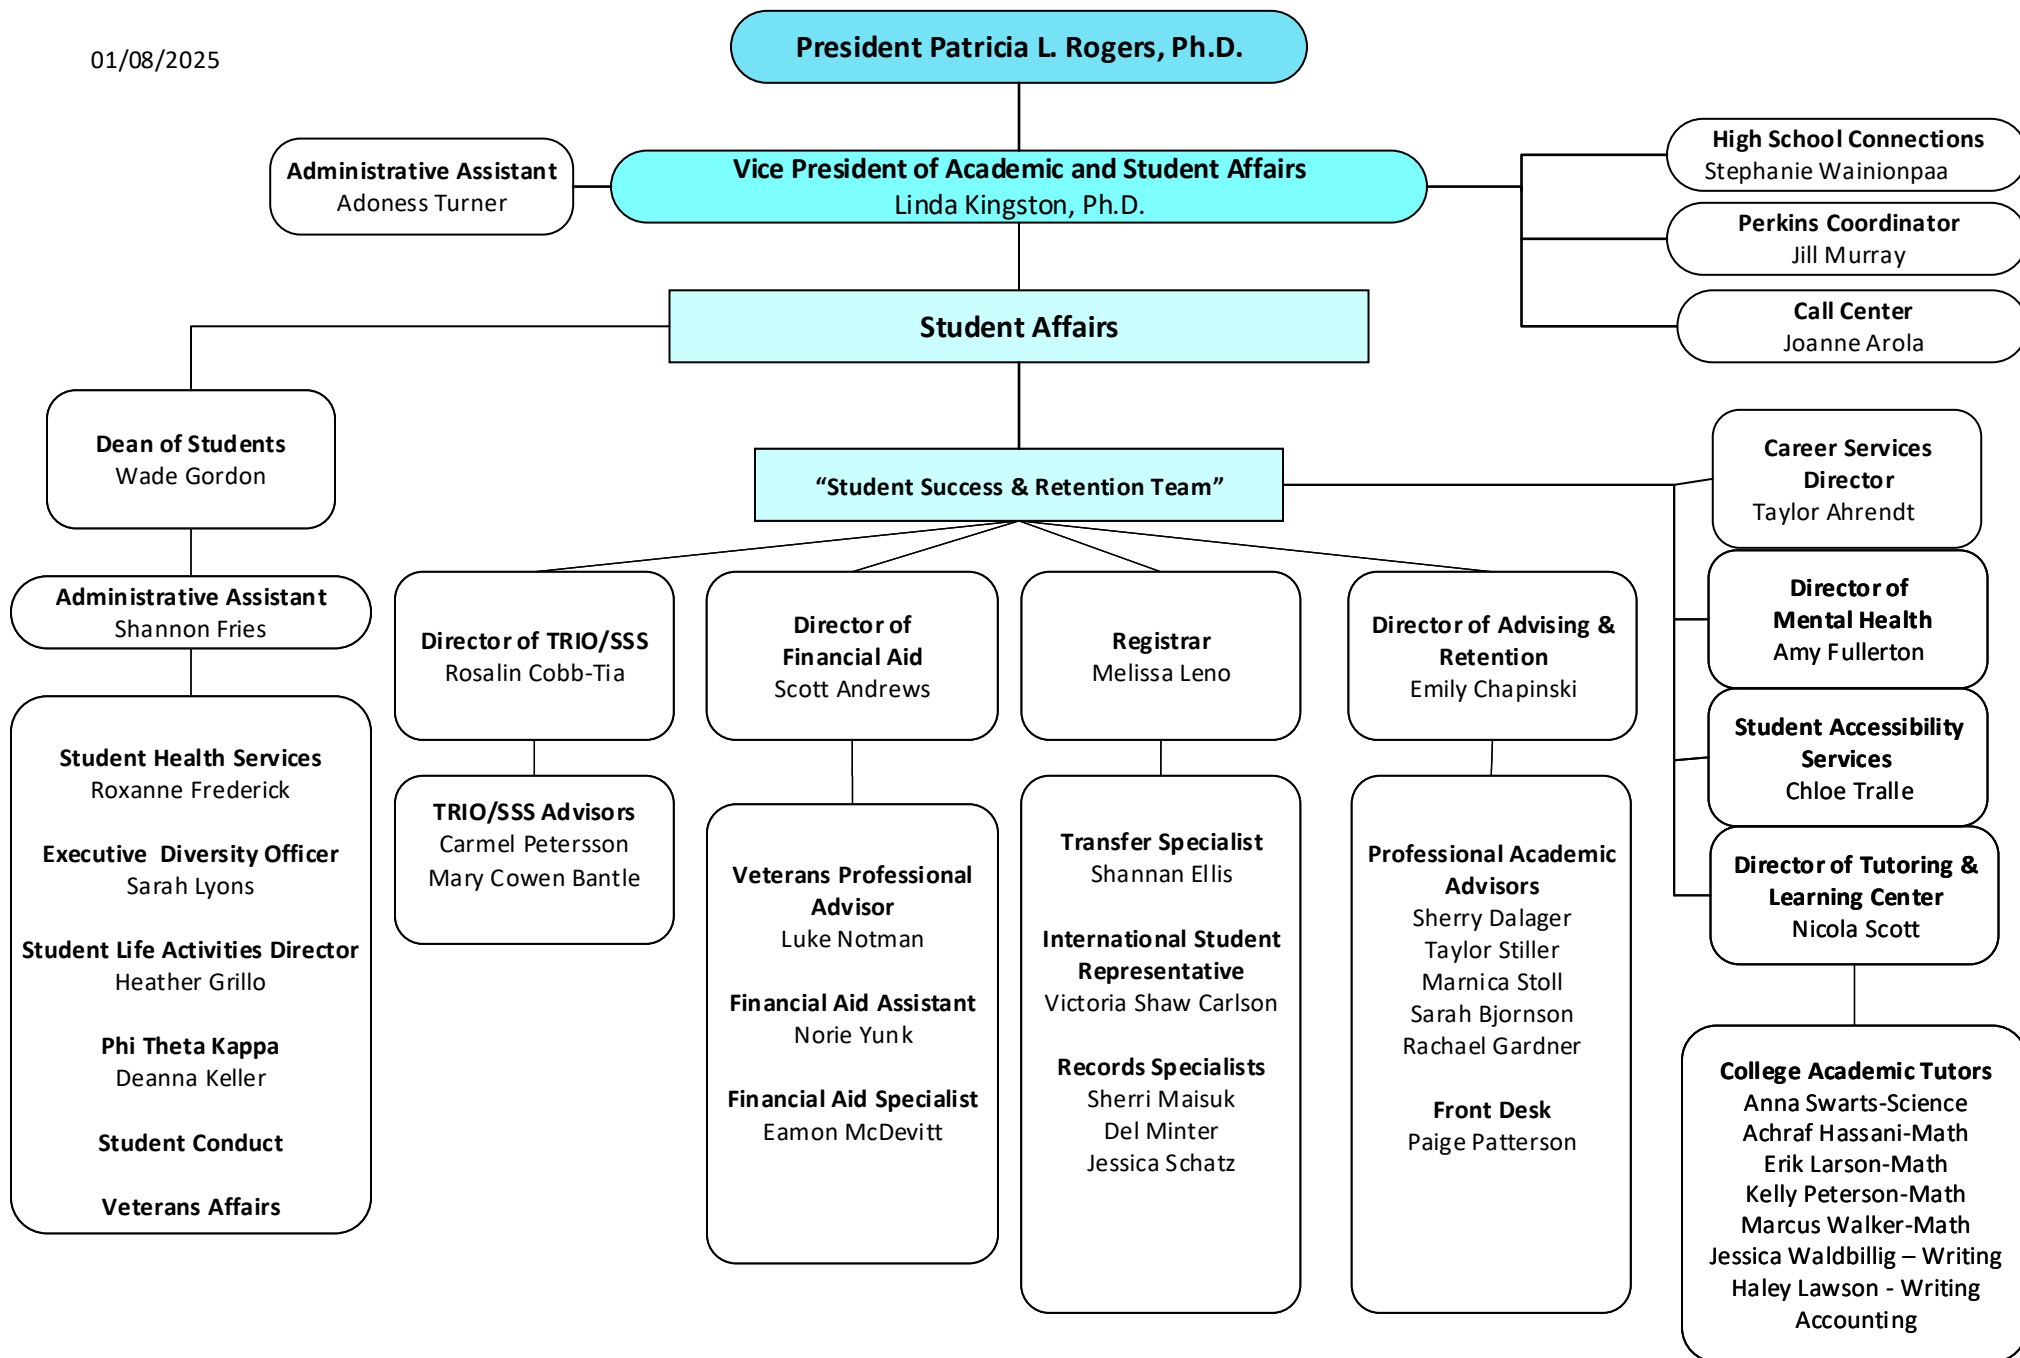

01/08/2025

President Patricia L. Rogers, Ph.D.

Vice President of Academic and Student Affairs
Linda Kingston, Ph.D.

Administrative Assistant
Adoness Turner

High School Connections
Stephanie Wainionpaa

Perkins Coordinator
Jill Murray

Call Center
Joanne Arola

Student Affairs

Dean of Students
Wade Gordon

"Student Success & Retention Team"

Career Services Director
Taylor Ahrendt

Director of Mental Health
Amy Fullerton

Student Accessibility Services
Chloe Tralle

Director of Tutoring & Learning Center
Nicola Scott

College Academic Tutors
Anna Swarts-Science
Achraf Hassani-Math
Erik Larson-Math
Kelly Peterson-Math
Marcus Walker-Math
Jessica Waldbillig - Writing
Haley Lawson - Writing
Accounting

Administrative Assistant
Shannon Fries

Director of TRIO/SSS
Rosalin Cobb-Tia

Director of Financial Aid
Scott Andrews

Registrar
Melissa Leno

Director of Advising & Retention
Emily Chapinski

TRIO/SSS Advisors
Carmel Petersson
Mary Cowen Bantle

Veterans Professional Advisor
Luke Notman

Financial Aid Assistant
Norie Yunk

Financial Aid Specialist
Eamon McDevitt

Transfer Specialist
Shannan Ellis

International Student Representative
Victoria Shaw Carlson

Records Specialists
Sherri Maisuk
Del Minter
Jessica Schatz

Professional Academic Advisors
Sherry Dalager
Taylor Stiller
Marnica Stoll
Sarah Bjornson
Rachael Gardner

Front Desk
Paige Patterson

Student Health Services
Roxanne Frederick

Executive Diversity Officer
Sarah Lyons

Student Life Activities Director
Heather Grillo

Phi Theta Kappa
Deanna Keller

Student Conduct

Veterans Affairs