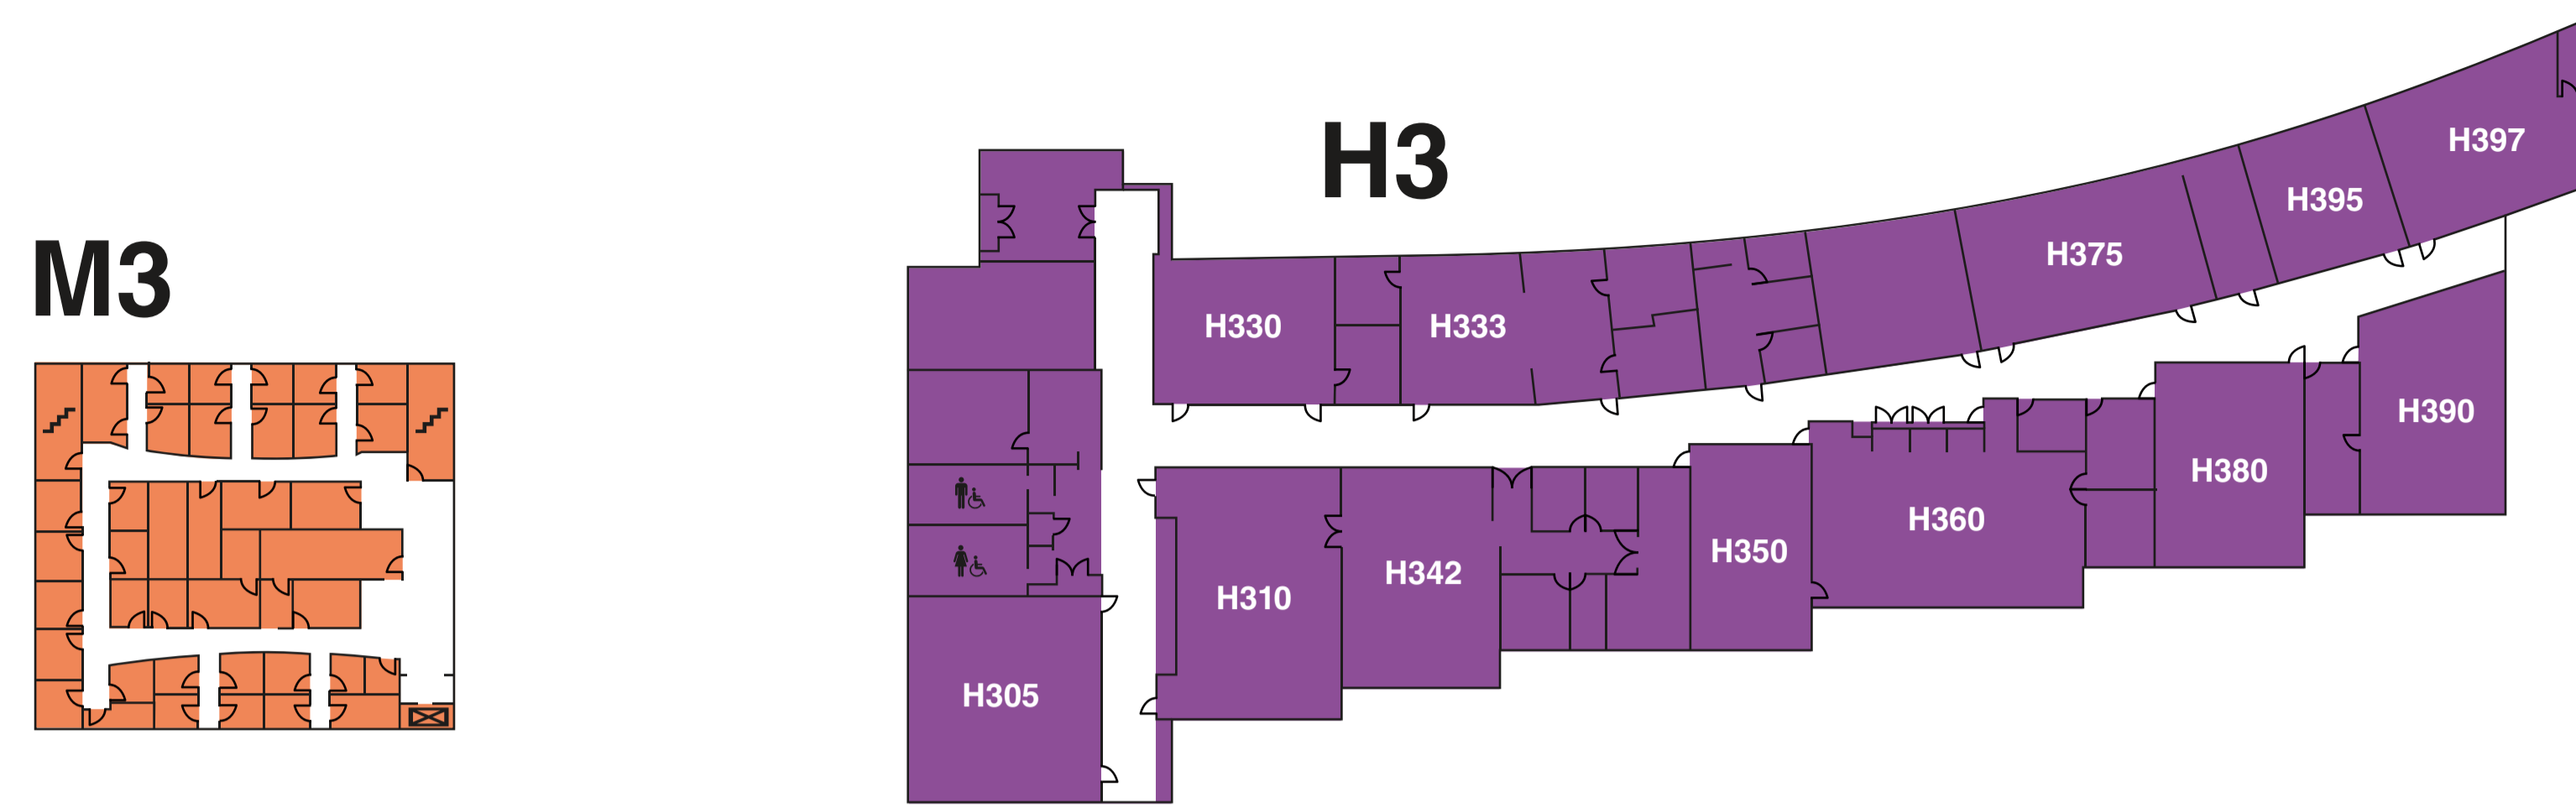

Legend

- Stairwell
- Elevator
- Restroom

Directory

Advancement and External Relations Admissions/LSC Foundation/Marketing	S205	Human Resources	L230	Student Senate	M150
Affinity Plus Federal Credit Union	L160	Information Desk/Security Directions/Maps	Main Entrance	Student Services Admissions/Advising/Counseling/Financial Aid/ Student Support Services/Records	S105
Atrium	M180	Intercultural Center	M120	Student Technology Help Desk Computer Support/D2L Support	M145
Business Services & Student Payments Tuition Payment	S180	Library Book Borrowing/Study Areas	L170	TRIO Student Services Community & Study Resources	L140/L150
Clinic Services Dental/Massage/PT	C120	LSC Store Books/LSC Gear/School Supplies	M260	Transfer Center	L130
Commons Seating/Student Events	M255	Main Concourse	M100	Tutoring and Learning Center	M210
Copy Center Mailing/Postage/Printing	M246	President's Suite	L230	Veterans' Resource Center Financial Assistance/Benefits/ Family Assistance/Employment	M155
Disability Services Testing Accommodations/ASL Interpreters	S155	St. Luke's Q-Care	L110	Wellness Center Cardio/Group Classes/Weightlifting	C110
Hawk's Landing Lounge Seating/Student Events	L201	Student Life Student IDs/Rec Sports/ Clubs & Organizations/Health Services	M130	Yellow Bike Cafe Food/Beverage	L120
		Student Lounge Lounge & Group Seating	M145		

3RD Floor

2ND Floor